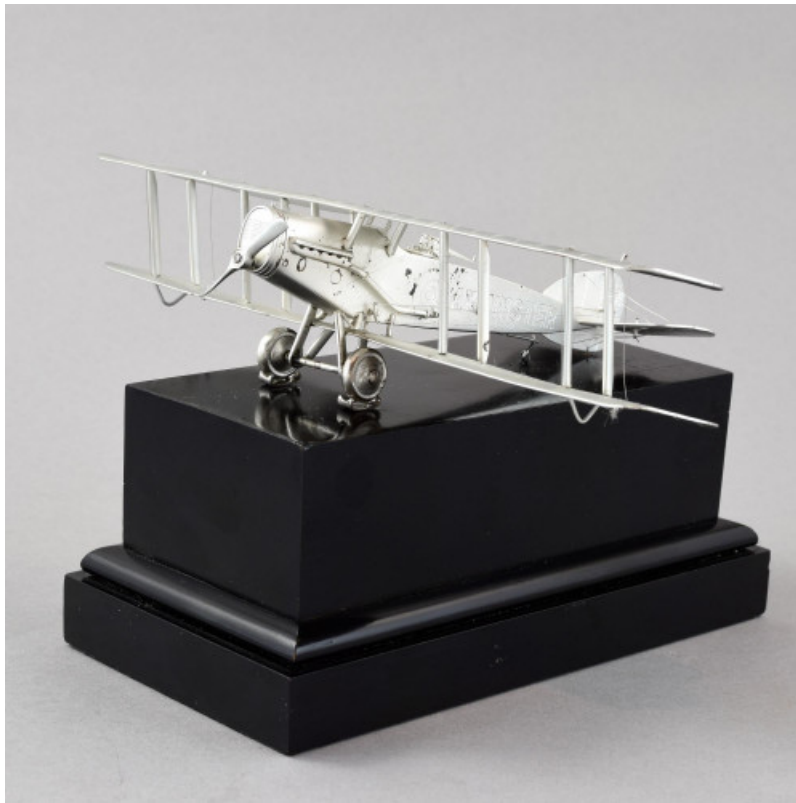

# PASH ANTIQUES

A. PASH & SONS OF MAYFAIR

A Silver model of a WWI Bristol F.2B fighter plane

REF: 10802

Width: 25 cm (9.8") Weight: 0.295 kg

**£4,800**

by Goldsmiths & Silversmiths Co, London 1926

An approximately 1/47th scale model of a Bristol F.2B fighter, on a wood plinth, commissioned by Lieutenant Frederic Falkenburg Wessel who had flown many aircraft, including Bristols, in WWI, & who was wounded in France & later seriously injured in a crash in the UK.

length from wing tip to wing tip 25cm, weight 9.5oz.