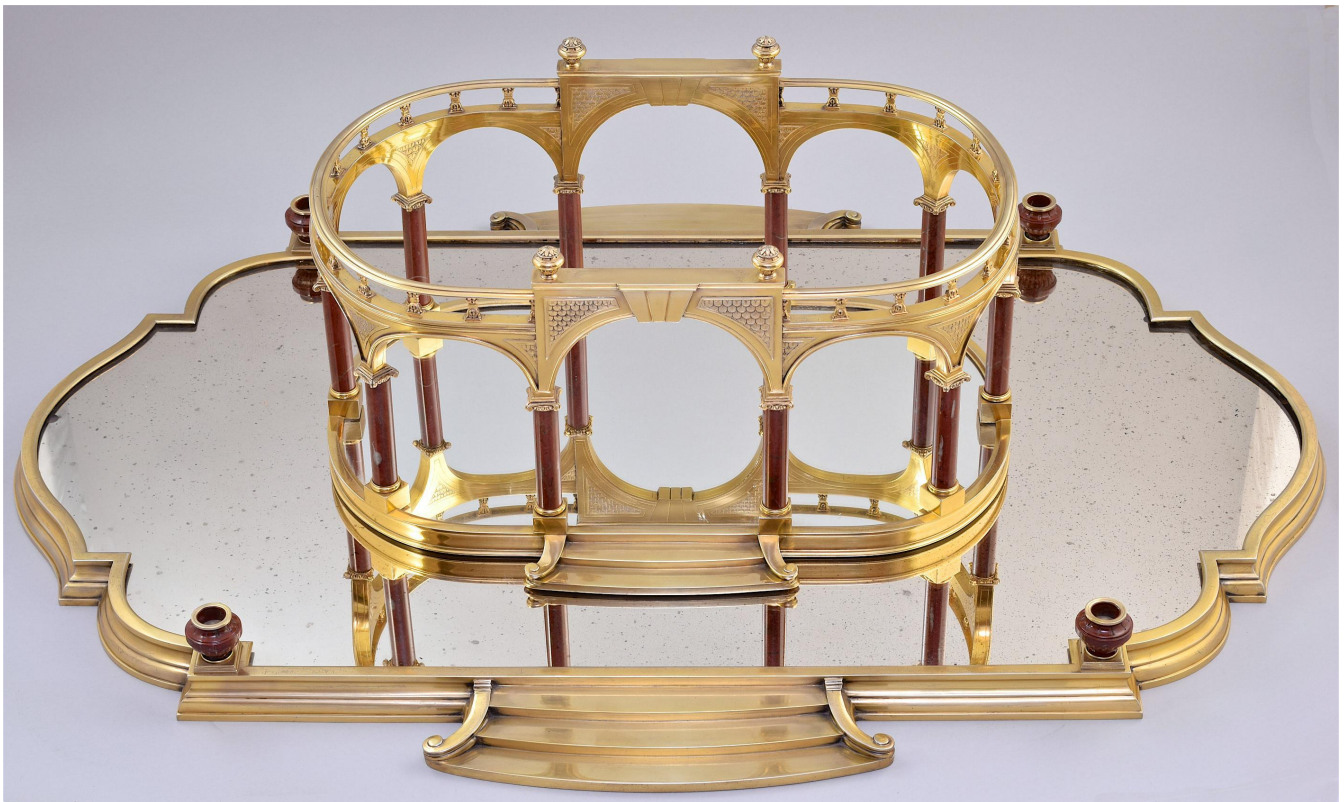

PASH ANTIQUES

A. PASH & SONS OF MAYFAIR

A French silver-gilt & hardstone Surtout de table, paris circa 1910

George Falkenberg

REF: 10901

Width: 115.52 cm (45.5")

£110,000

With marks for George Falkenberg, Paris circa 1910

A large, shaped oval mirror plateau & centrepiece, with carved Agate 'vase' sconces and columns. In the manner of a Romanesque colonnade, possibly inspired by the Bosquet de la Colonnade in the Gardens of Versailles, Paris.

The Plateau: 45.5 inches (115.5cm) long

The Colonnade: 23.25 inches (58.5cm) long