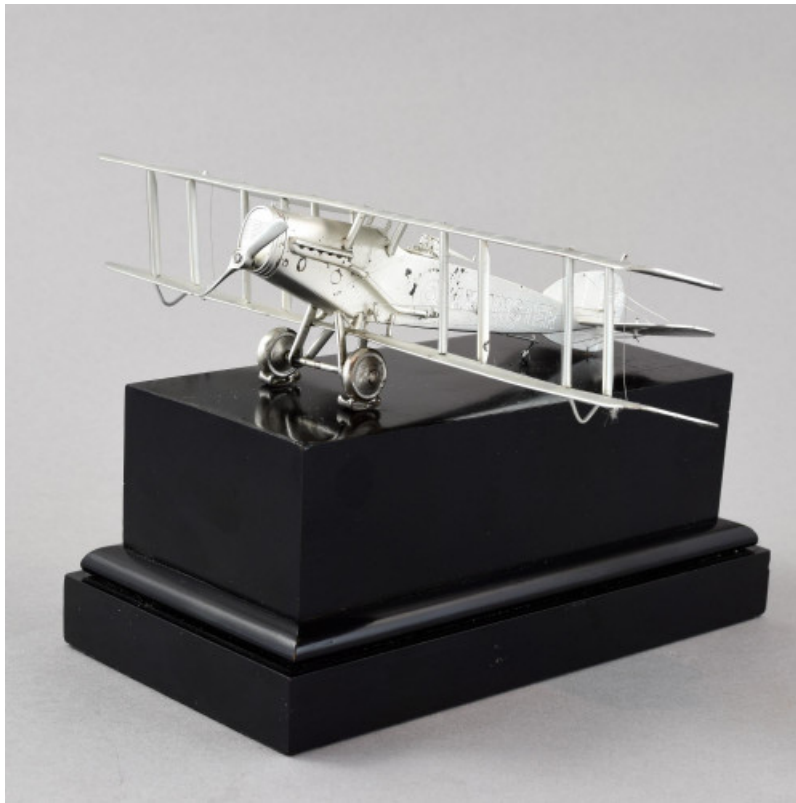

PASH ANTIQUES

A. PASH & SONS OF MAYFAIR

A Silver model of a WWI Bristol F.2B fighter plane

REF: 10802

Width: 25 cm (9.8") Weight: 0.295 kg

£4,800

by Goldsmiths & Silversmiths Co, London 1926

An approximately 1/47th scale model of a Bristol F.2B fighter, on a wood plinth, commissioned by Lieutenant Frederic Falkenburg Wessel who had flown many aircraft, including Bristols, in WWI, & who was wounded in France & later seriously injured in a crash in the UK.

length from wing tip to wing tip 25cm, weight 9.5oz.