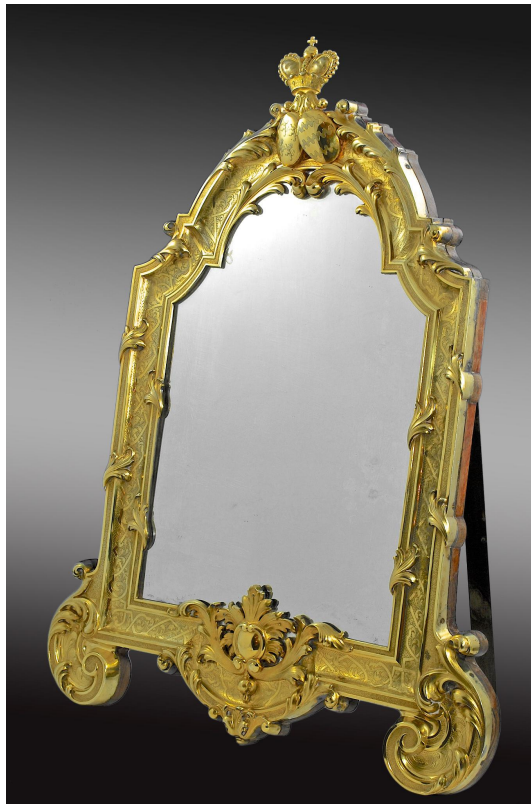

PASH ANTIQUES

A. PASH & SONS OF MAYFAIR

A magnificent French silver-gilt mounted toilet mirror.

Morel & Co

REF: 10144

Height: 81 cm (31.9") Width: 61 cm (24")

£28,000

By Morel, Paris circa 1860.