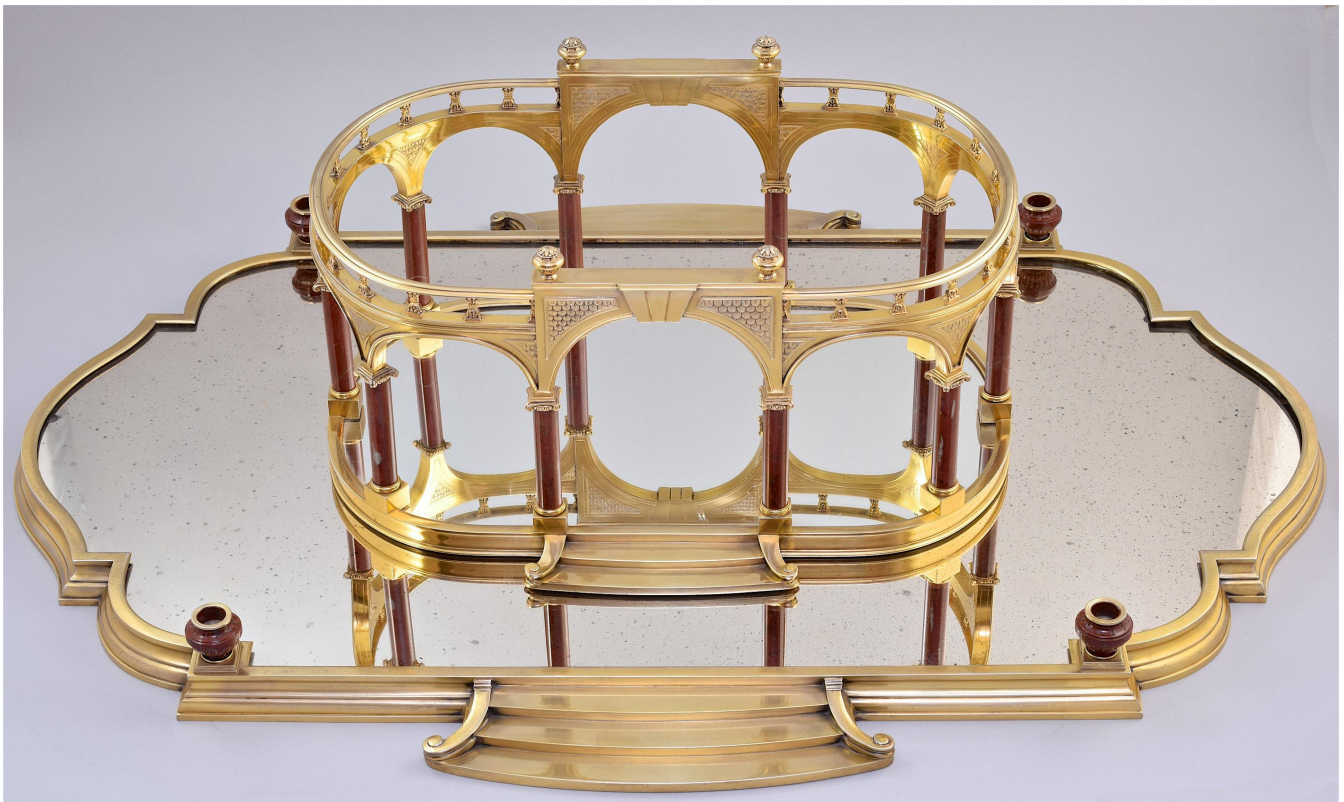

# PASH ANTIQUES

A. PASH & SONS OF MAYFAIR

A French silver-gilt & hardstone Surtout de table, paris circa 1910

George Falkenberg

REF: 10901

Width: 115.52 cm (45.5")

£110,000

With marks for George Falkenberg, Paris circa 1910

A large, shaped oval mirror plateau & centrepiece, with carved Agate 'vase' sconces and columns. In the manner of a Romanesque colonnade, possibly inspired by the Bosquet de la Colonnade in the Gardens of Versailles, Paris.

The Plateau: 45.5 inches (115.5cm) long

The Colonnade: 23.25 inches (58.5cm) long