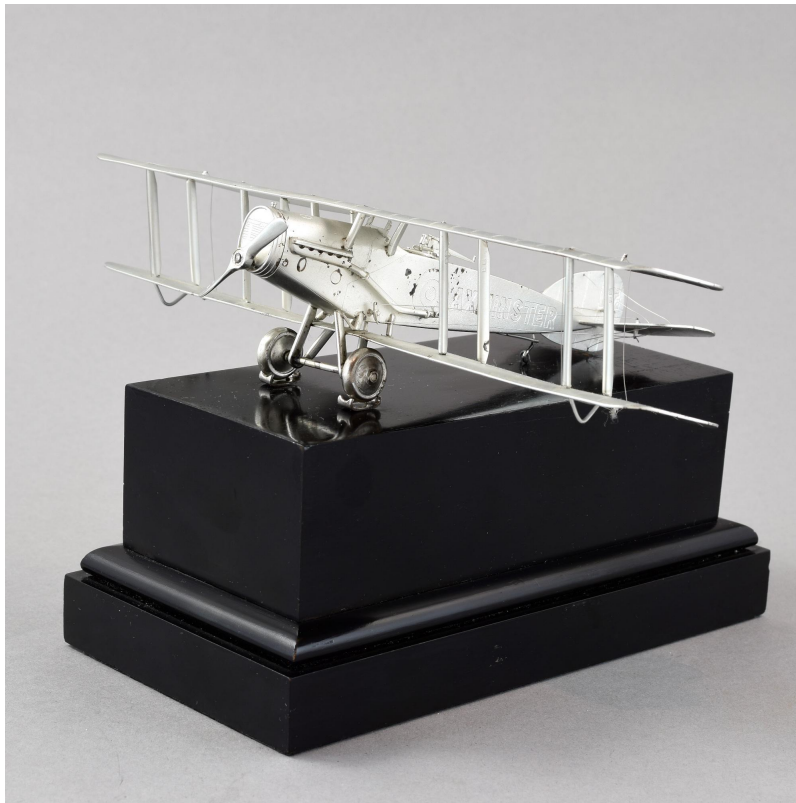

# PASH ANTIQUES

A. PASH & SONS OF MAYFAIR

A Silver model of a WWI Bristol F.2B fighter plane

REF: 10802

Width: 25 cm (9.8") Weight: 0.295 kg

**£4,800**

by Goldsmiths & Silversmiths Co, London 1926

An approximately 1/47th scale model of a Bristol F.2B fighter, on a wood plinth, commissioned by Lieutenant Frederic Falkenburg Wessel who had flown many aircraft, including Bristols, in WWI, & who was wounded in France & later seriously injured in a crash in the UK.

length from wing tip to wing tip 25cm, weight 9.5oz.